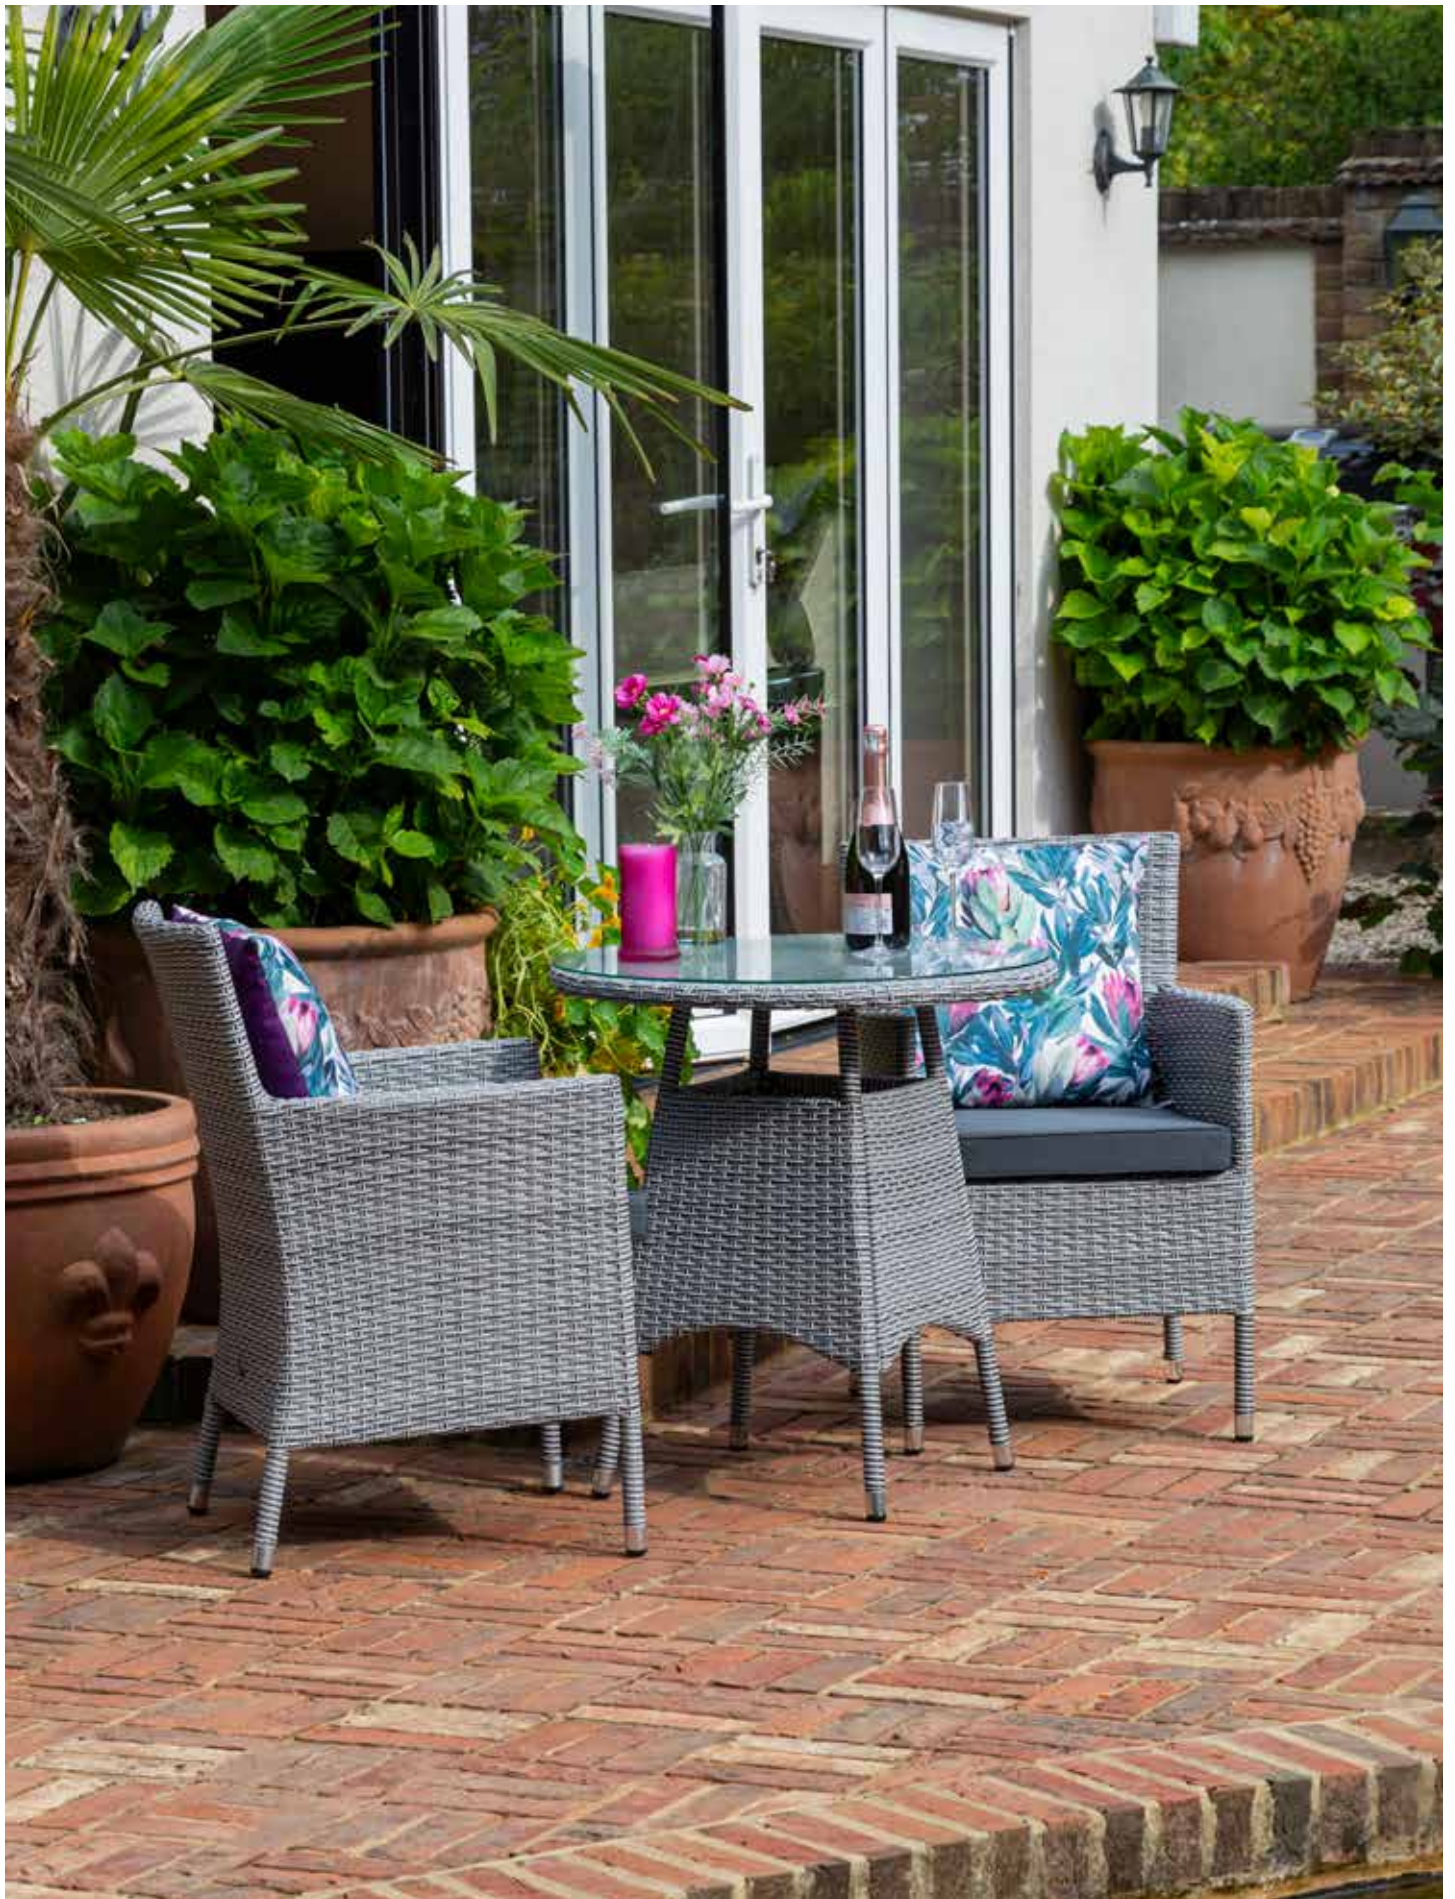

BISTRO SET WITH WOVEN LEGS

| GREY: 605402 | NATURAL/TAUPE: 605419