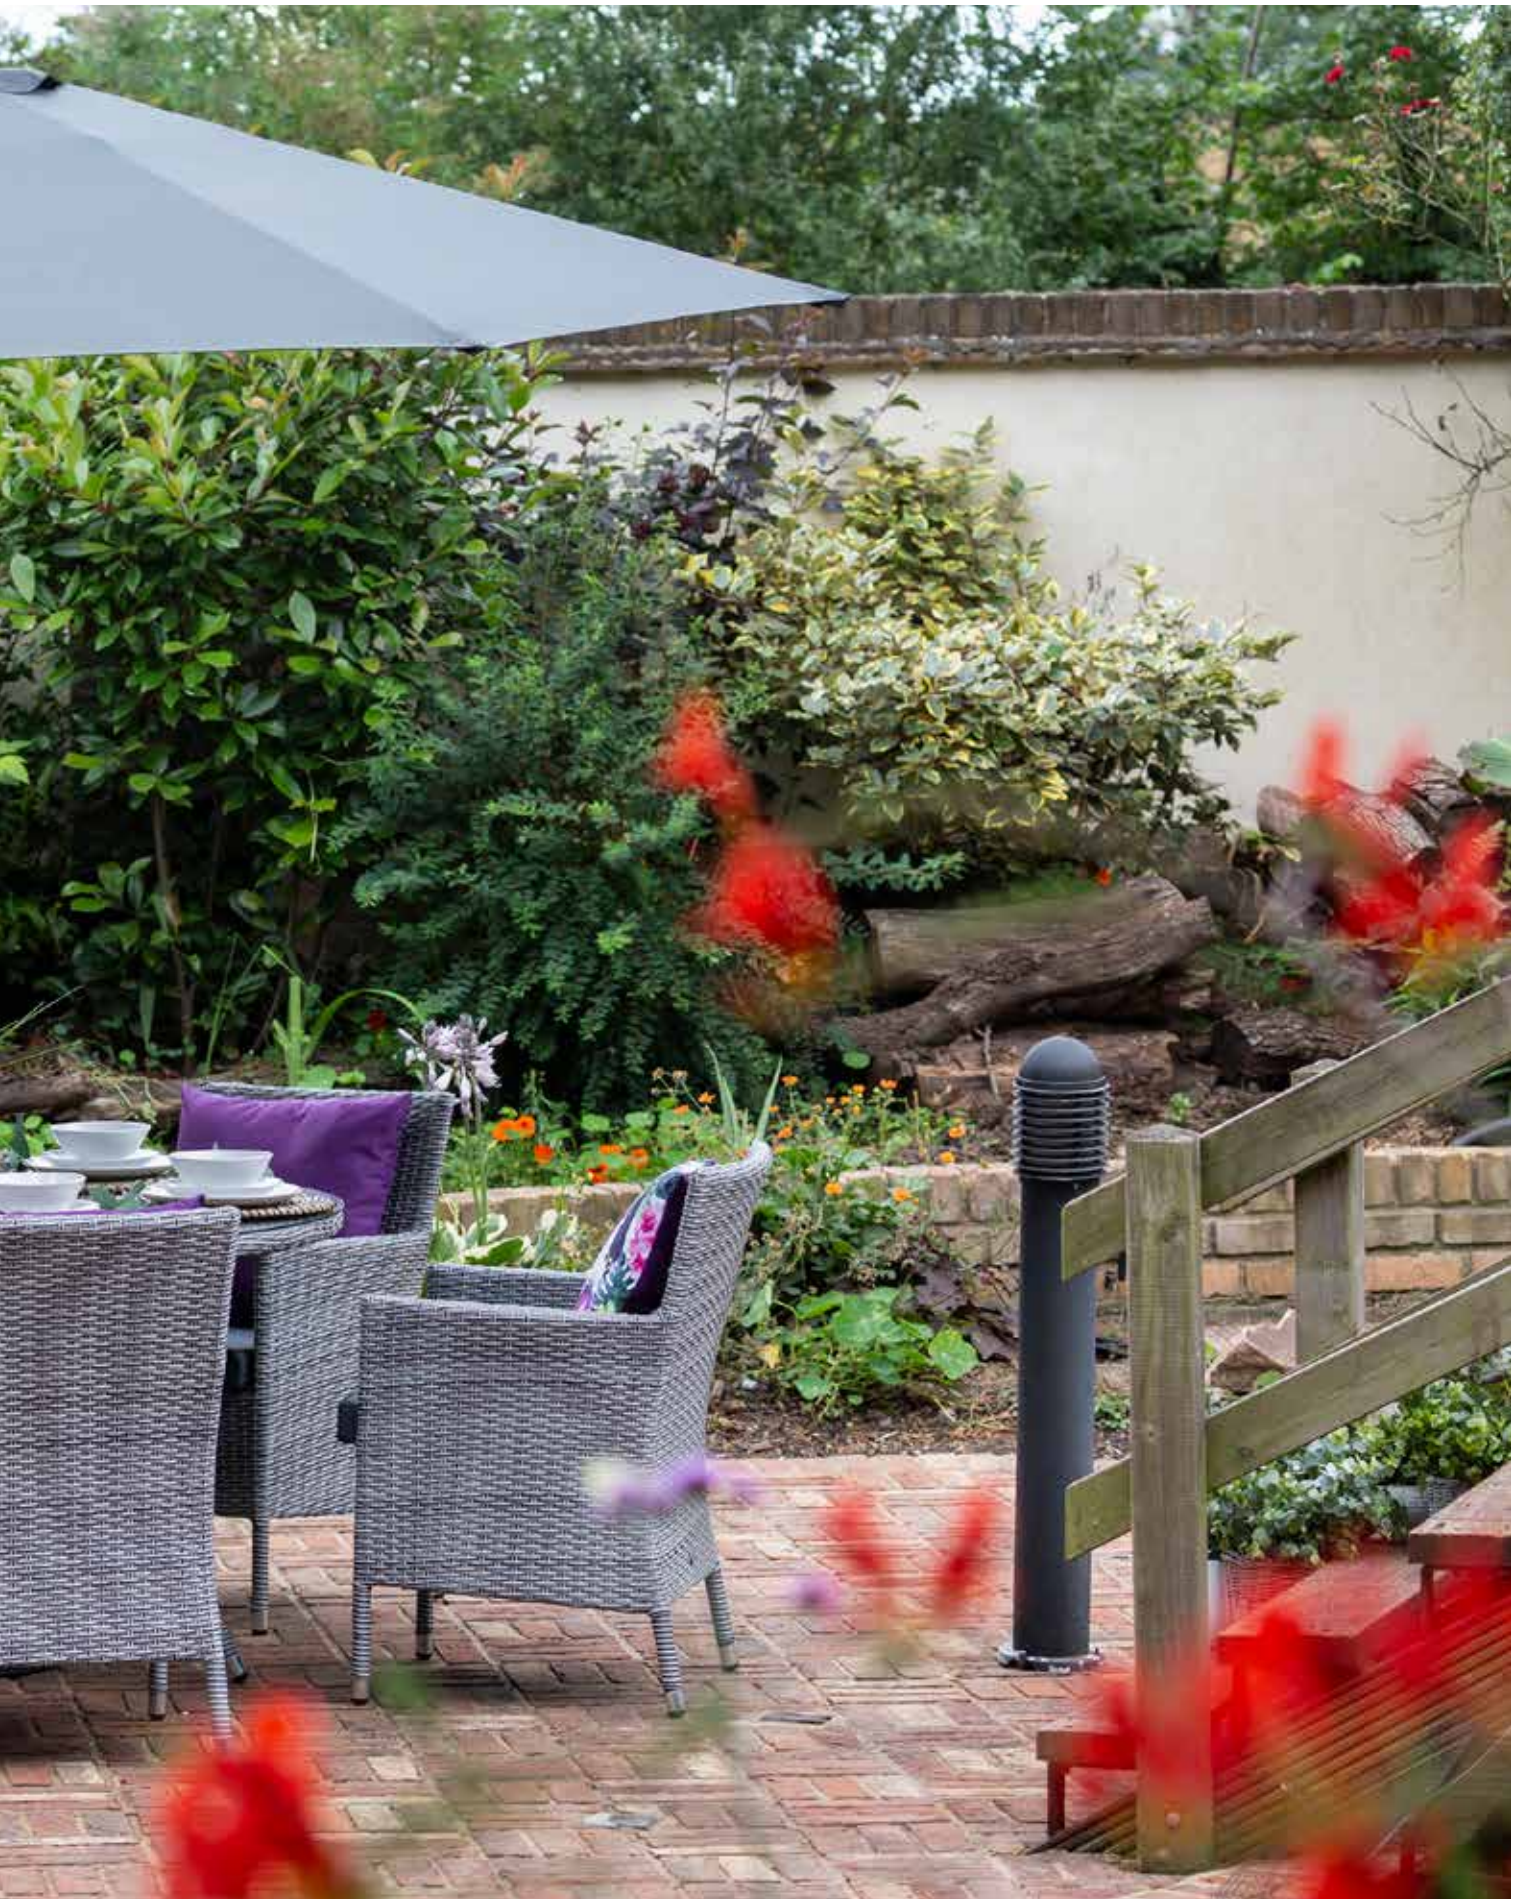

# RECLINING 4 SEAT ROUND DINING SET

| GREY: 685046 | NATURAL/TAUPE: 685091