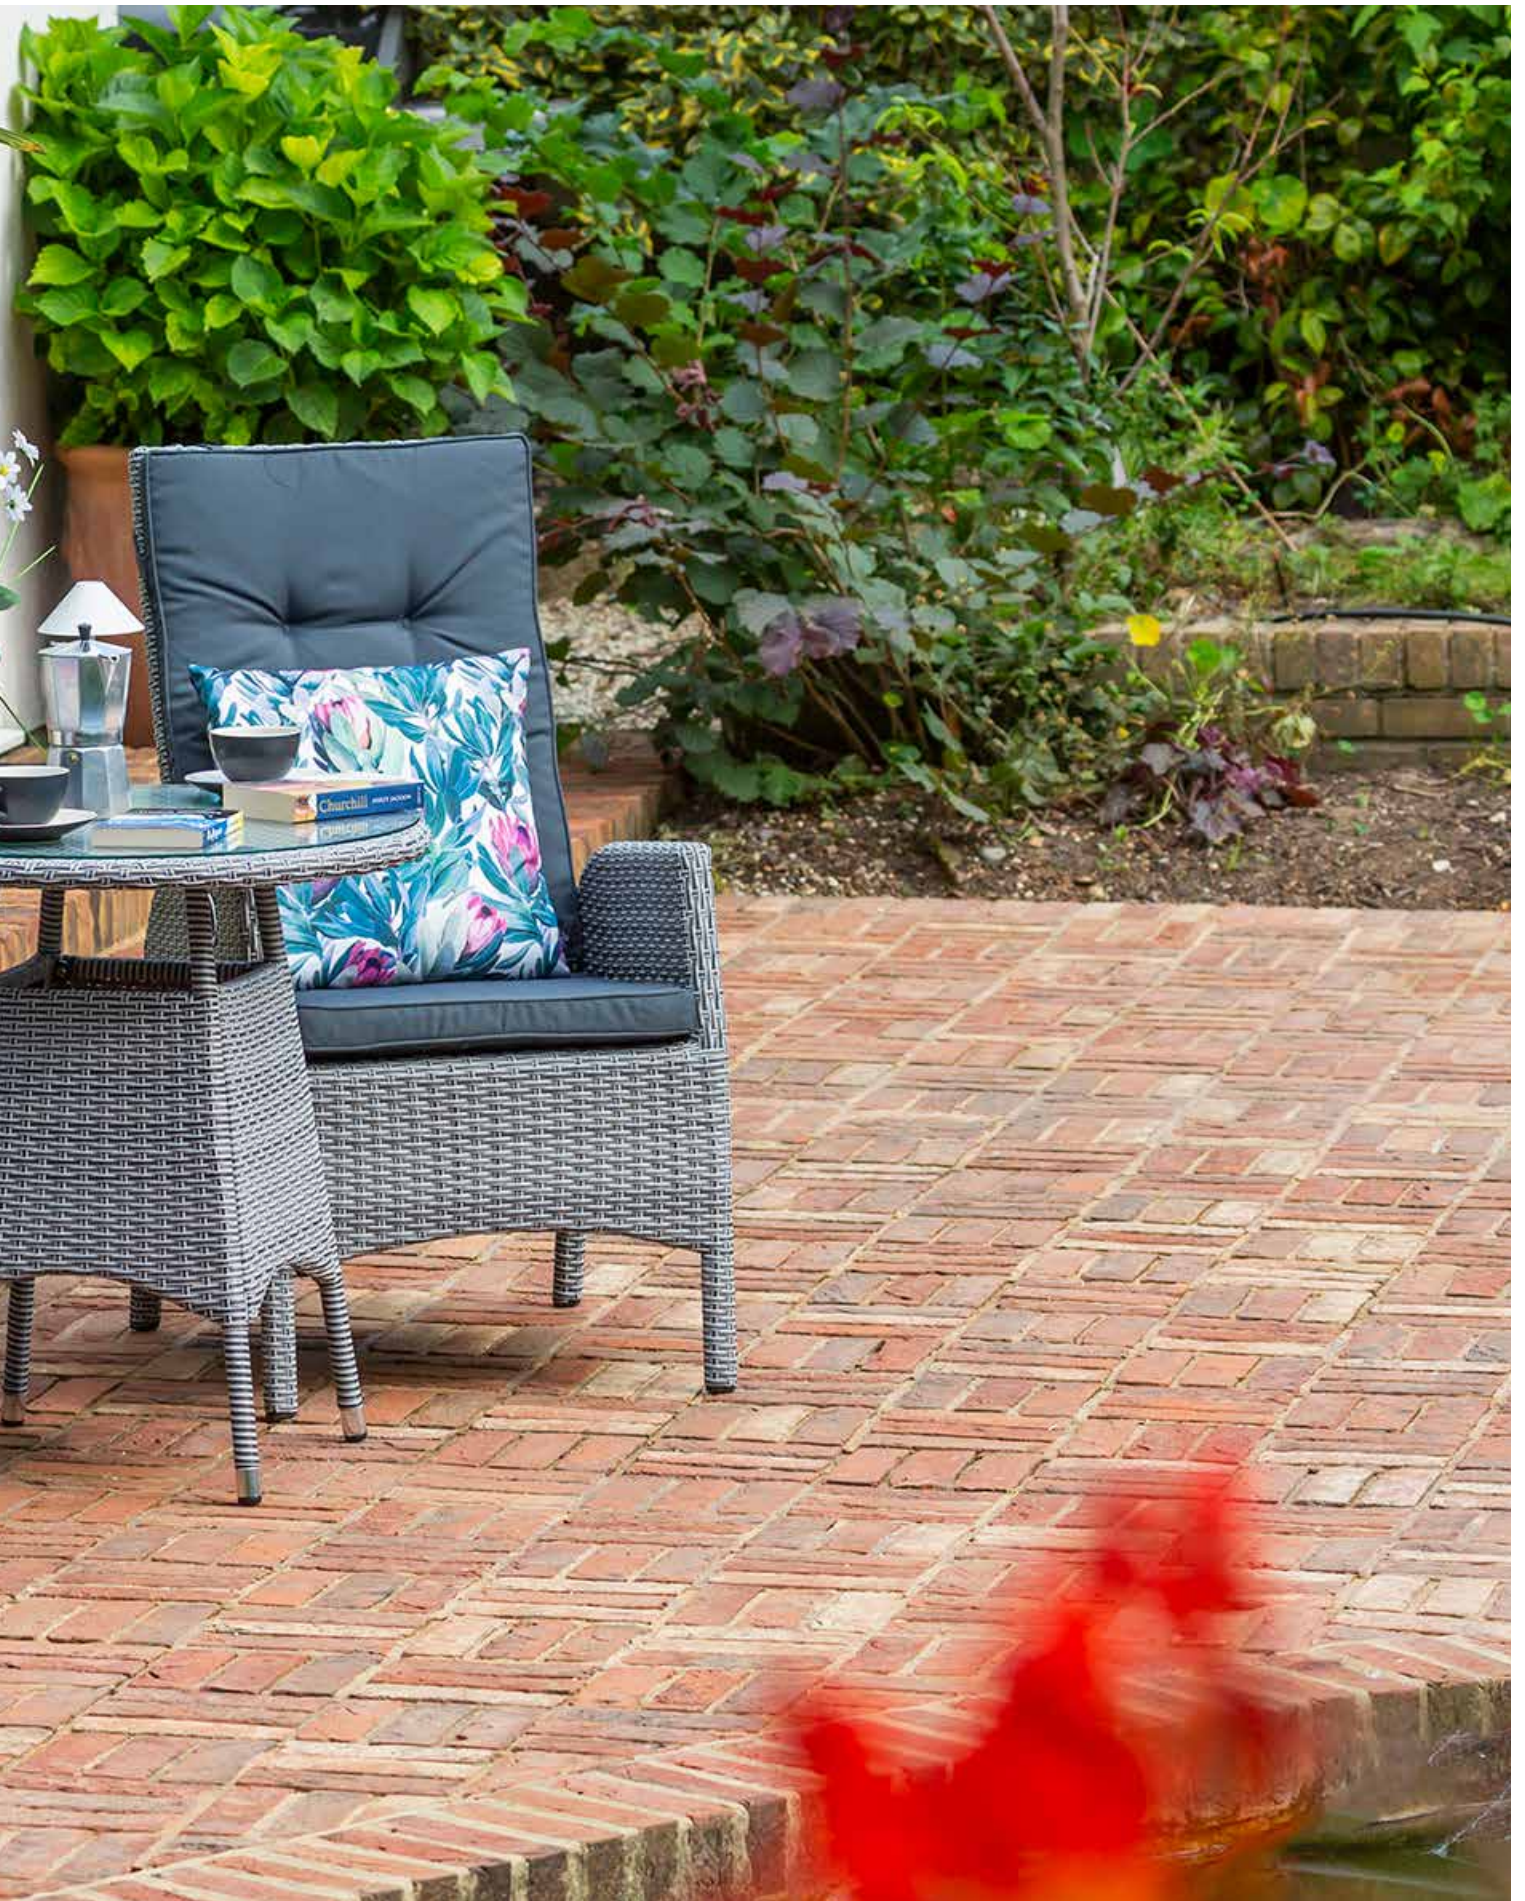

# RECLINING 8 SEAT RECTANGULAR FIREPIT DINING SET

GREY: 792713 | NATURAL/TAUPE: 792706 |

RECLINING BISTRO SET WITH METAL LEGS | GREY: 610888 | NATURAL/TAUPE: 610925