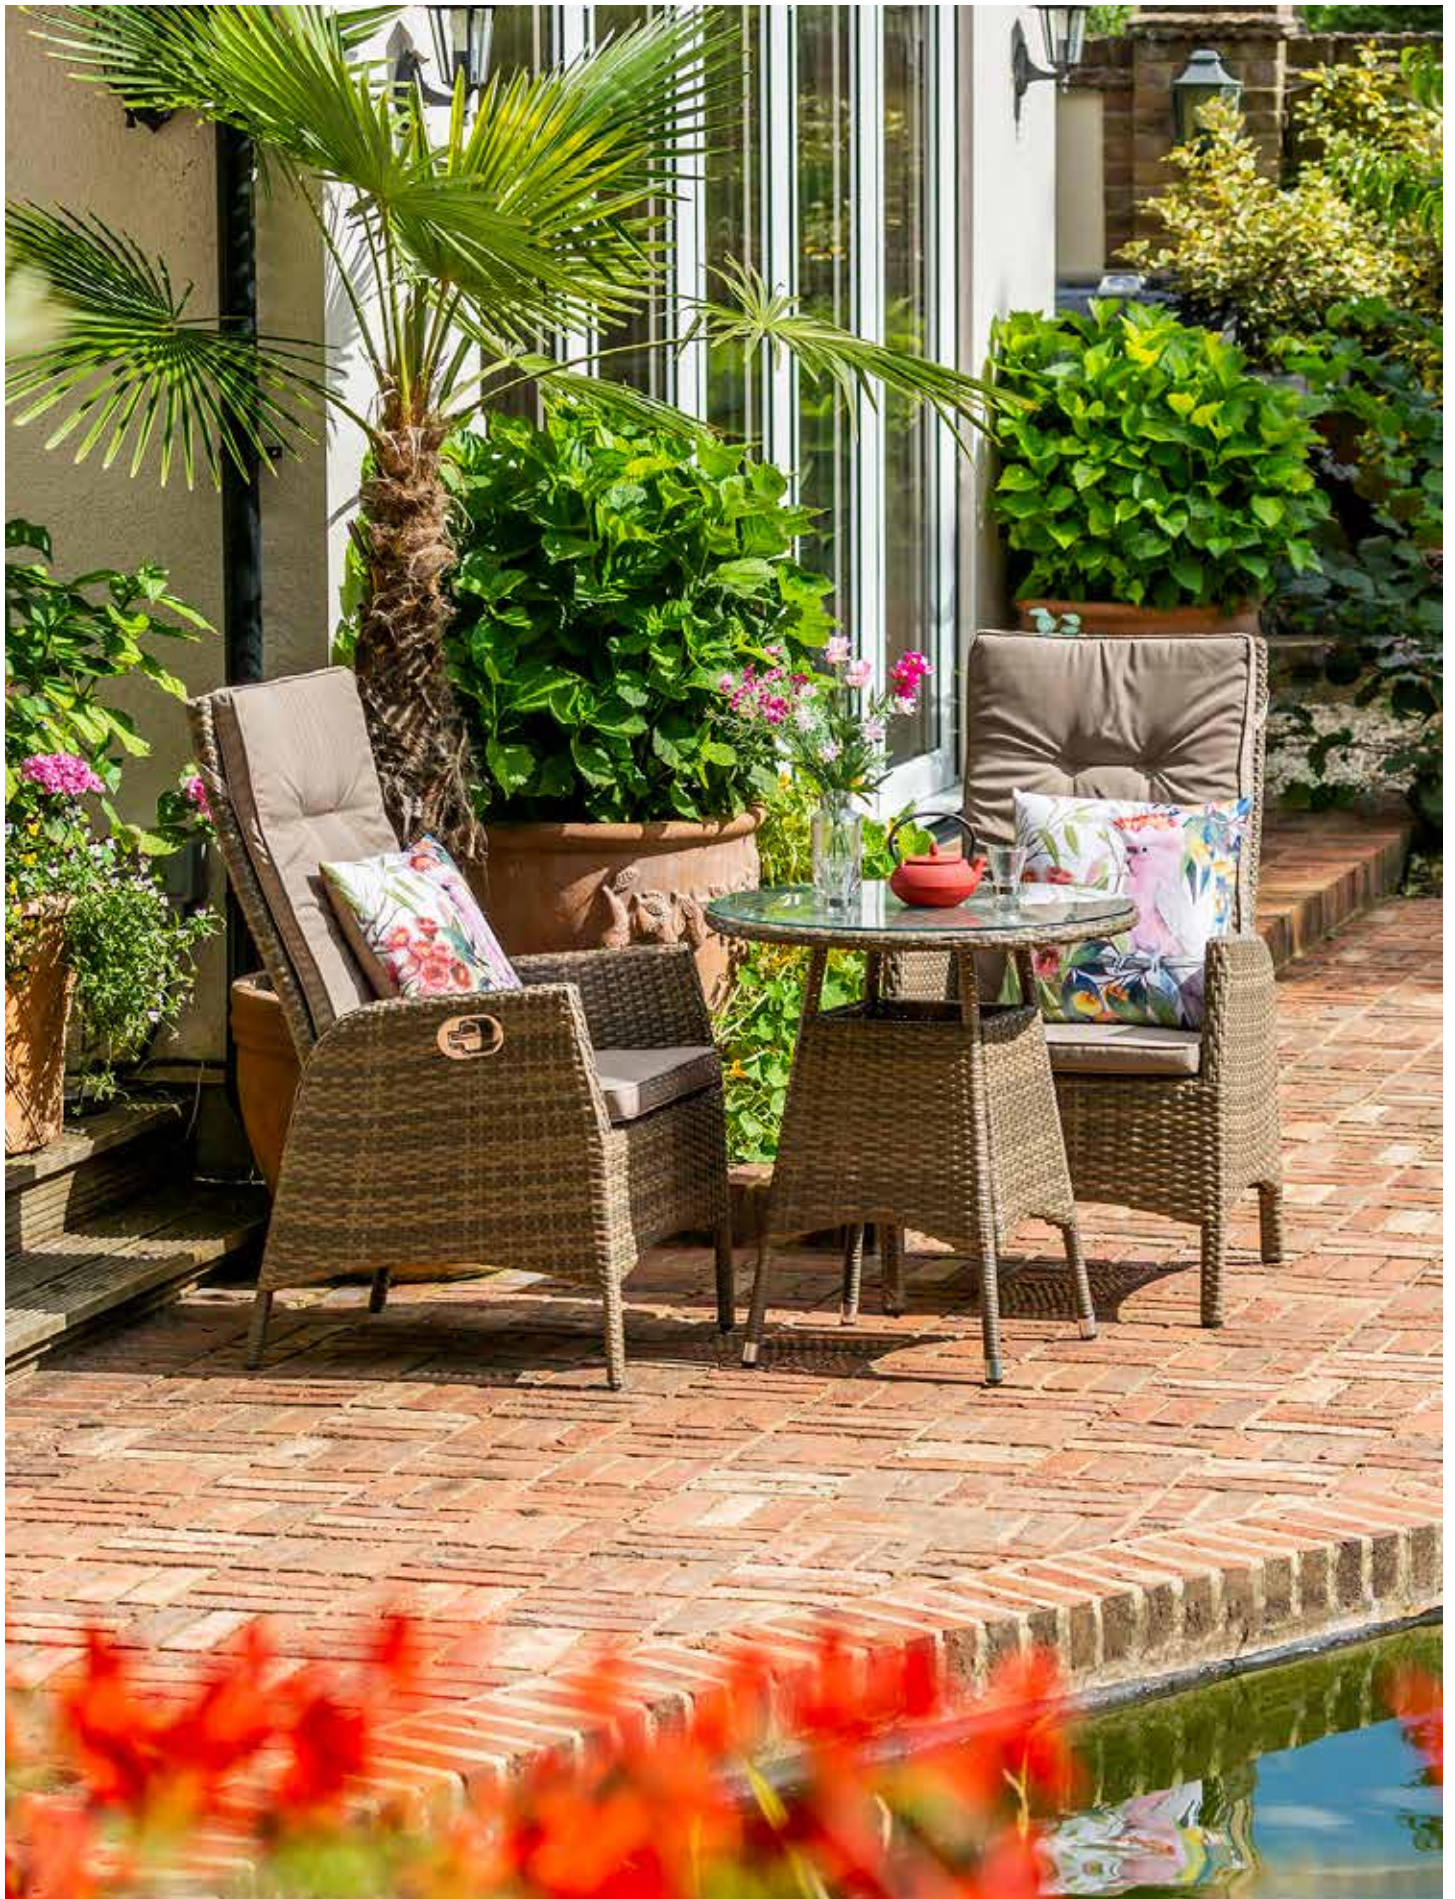

# RECLINING 8 SEAT RECTANGULAR FIREPIT DINING SET

GREY: 792713 | NATURAL/TAUPE: 792706 |

RECLINING BISTRO SET WITH METAL LEGS | GREY: 610888 | NATURAL/TAUPE: 610925