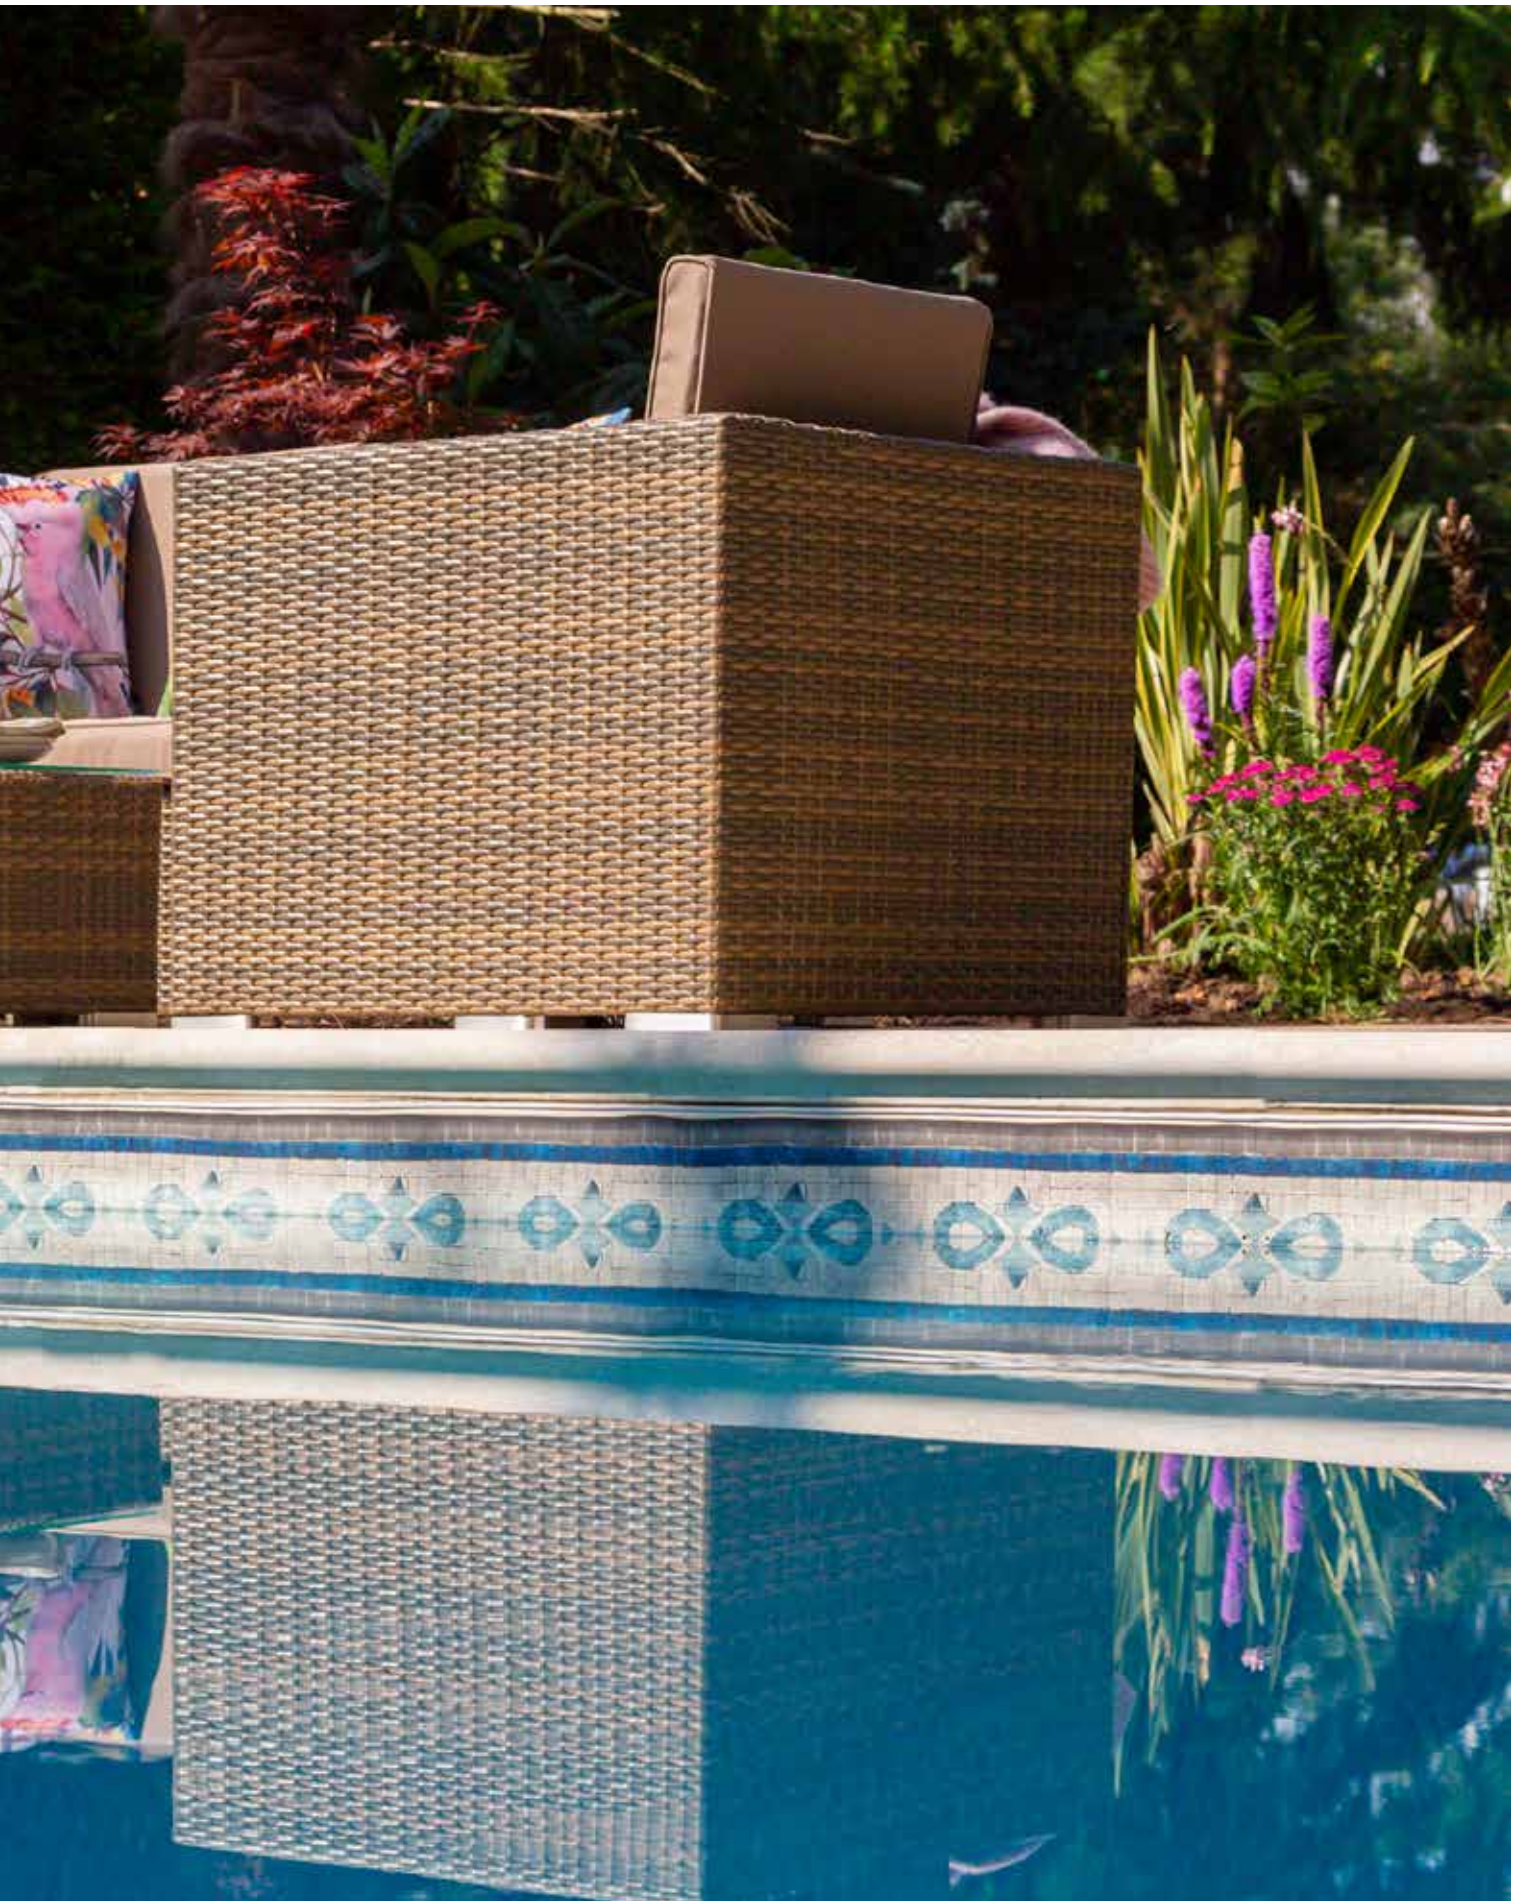

# RECLINING 8 SEAT RECTANGULAR FIREPIT DINING SET

GREY: 792713 | NATURAL/TAUPE: 792706 |

RECLINING BISTRO SET WITH METAL LEGS | GREY: 610888 | NATURAL/TAUPE: 610925