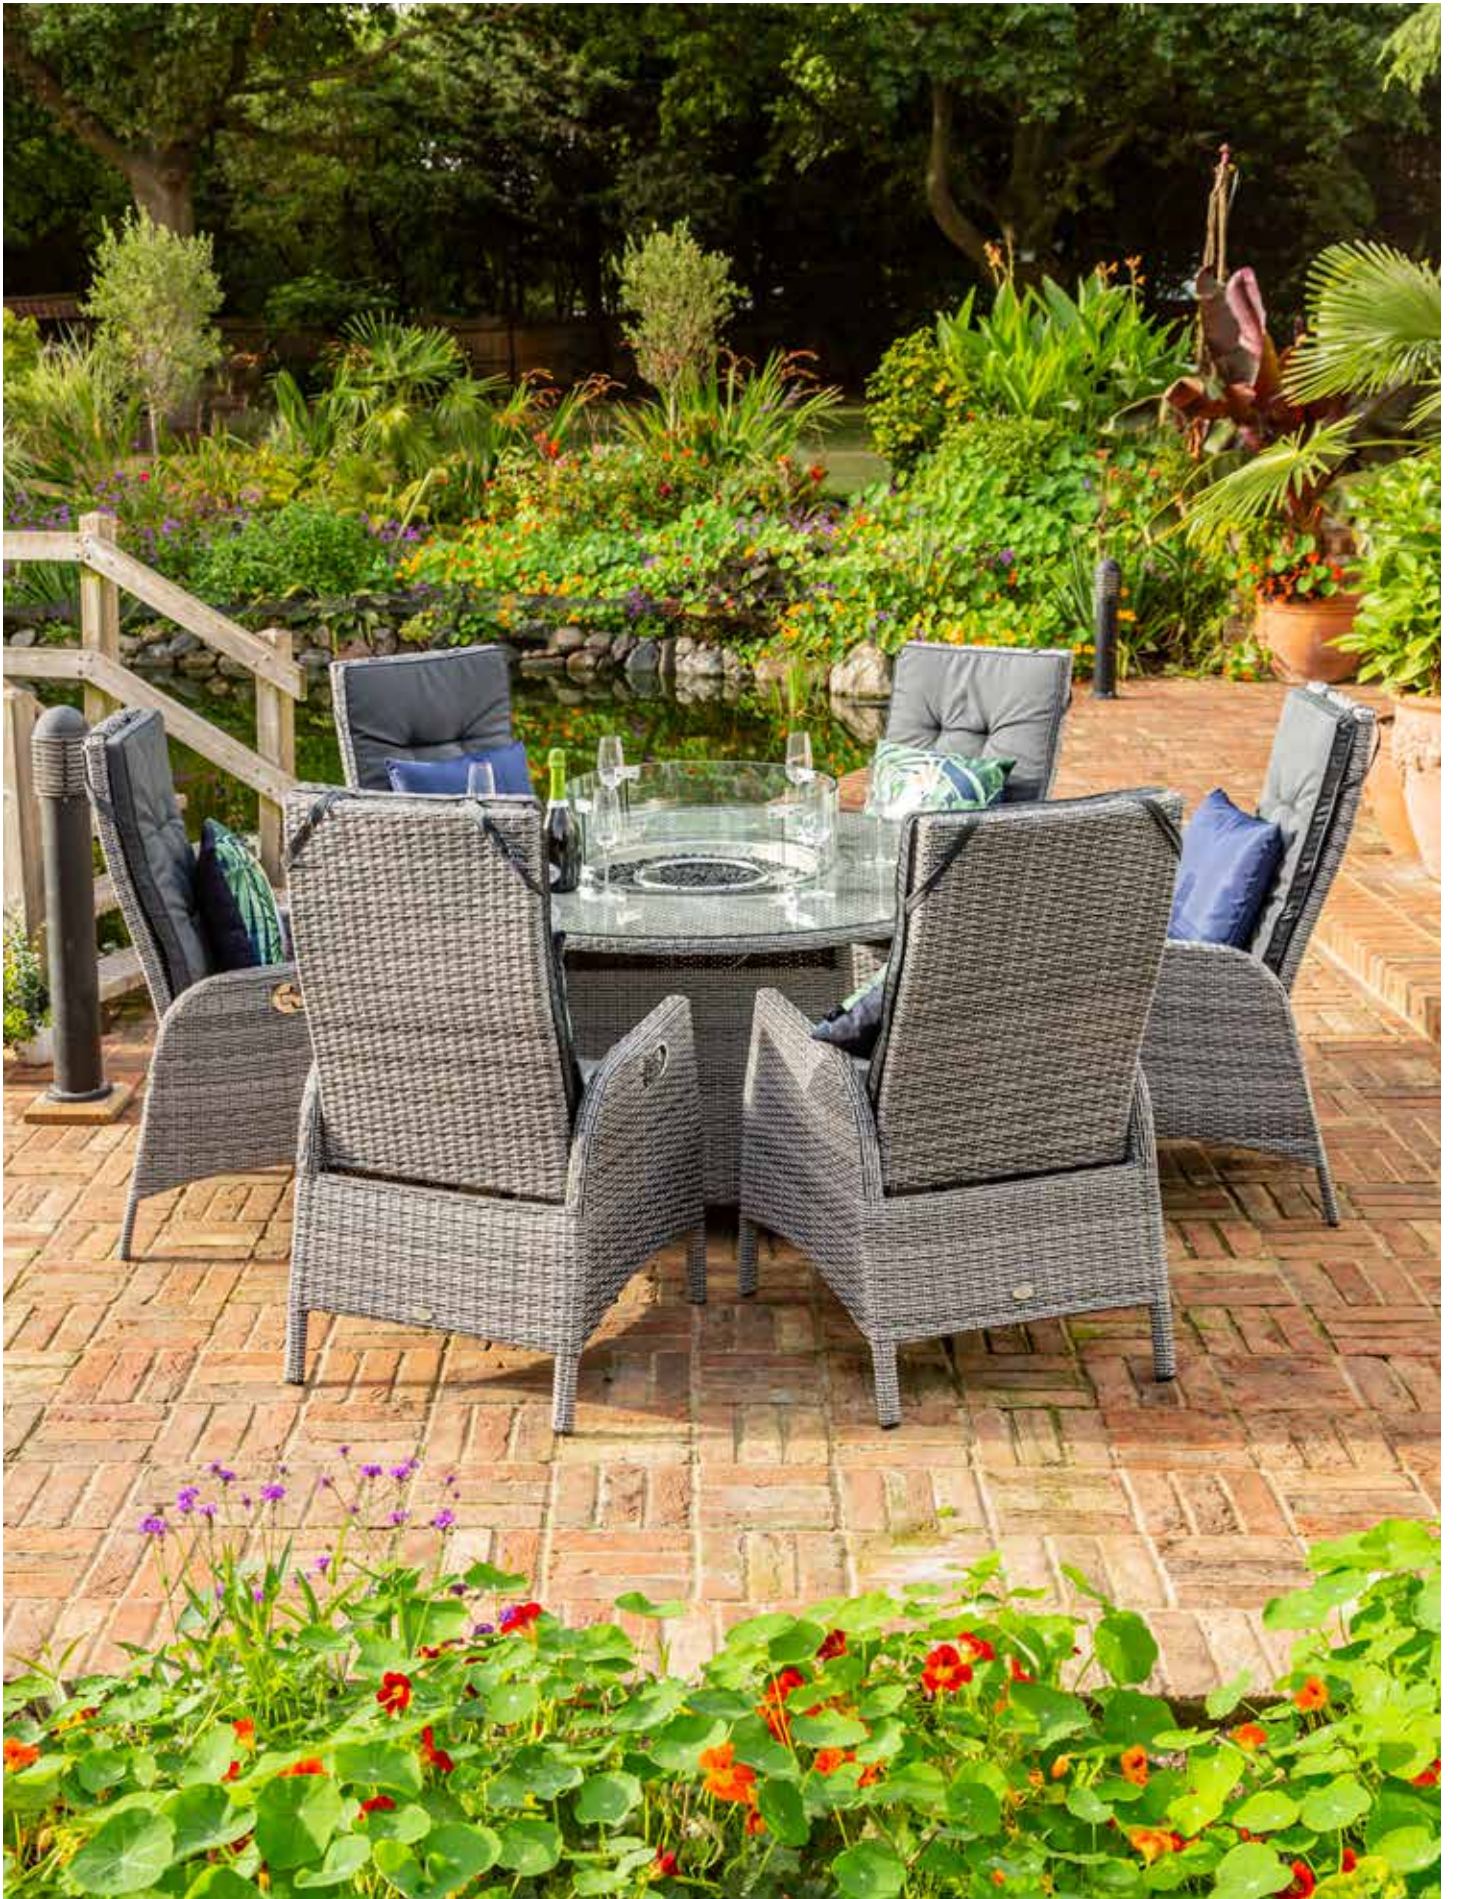

RECLINING 6 SEAT ROUND FIREPIT DINING SET

| GREY: 792416 | NATURAL/TAUPE: 792409